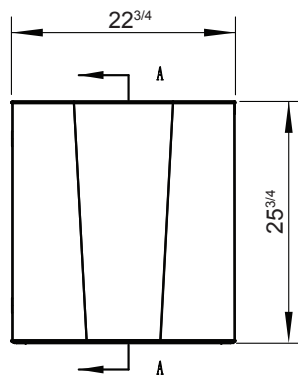

## SPECIFICATIONS

Model	Type	Refrigerant	Voltage (V/Hz/Ph)	Rated Current (A)	Power (W)	Plug	Ice-making Capacity (lb/hr)	Exterior Dimensions (inch)	Net Weight (lb)
YRS0350A-161	1/2 Cube ice	R290	115/60/1	10.6	1000	NEMA 5-15P	350/24	22 <sup>3/4</sup> × 24 <sup>1/4</sup> × 22	88
YRS0450A-161	1/2 Cube ice	R290	115/60/1	11.9	1150	NEMA 5-15P	450/24	22 <sup>3/4</sup> × 24 <sup>1/4</sup> × 25 <sup>3/4</sup>	106
YRS0600A-261	1/2 Cube ice	R290	208-230/60/1	6.8	1500	NEMA 6-20P	600/24	22 <sup>3/4</sup> × 24 <sup>1/4</sup> × 31 <sup>3/4</sup>	128

## PLAN VIEW

**YRS0350A-161**

**YRS0450A-161**

**YRS0600A-261**

Bottom View