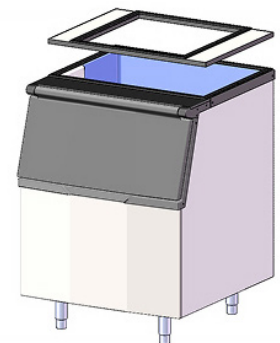

## MODELS:

YRS0350A-161 / YRS0450A-161 / YRS0600A-261

YRS0350A-161

YRS0450A-161

YRS0600A-261

Bin thermostat kit

Bin adaptor

*Bin thermostat kit: Monitors ice bin temperature to detect full ice condition and automatically stop ice production, preventing overflow, protecting the refrigeration system, and improving energy efficiency.*