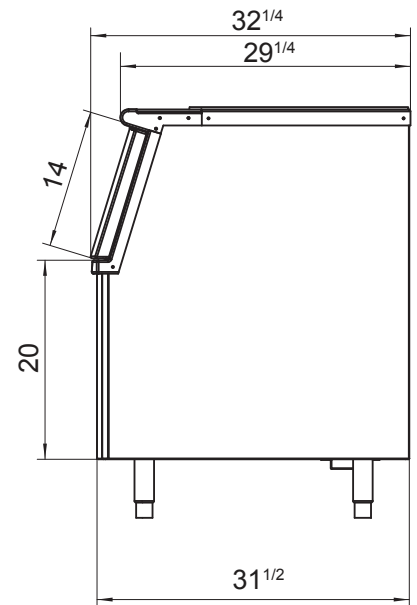

MODELS:
BYR0300 / BYR0400

22" & 30" Ice Storage Bin

Standard Features

- Bin holds up to 300 or 400 lb of ice
- Durable stainless steel exterior
- Food-grade plastic liner
- Insulated foam door, anti-condensation
- Damper hinge, anti-pinch design
- Ice scoop included
- Ice bins come standard with bin adapter

ATOSA USA, INC.

Toll Free: 855-855-0399 Email: info@atosausa.com

www.atosa.com | www.atosausa.com

California, Colorado, Florida, Georgia, Illinois,

New Jersey, Ohio, Texas, Washington

SPECIFICATIONS

Models	Type	Foaming Material	Storage Capacity (lb)	Leg (inch)	Exterior Dimensions (inch)	Net Weight (lb)
BYR0300	Ice bin	C5H10	300	6	22 ¹ / ₂ ×32 ¹ / ₄ ×41 ¹ / ₂	88
BYR0400	Ice bin	C5H10	400	6	30 ¹ / ₄ ×32 ¹ / ₄ ×41 ¹ / ₂	97

PLAN VIEW

BYR0300

BYR0400

SIDE VIEW