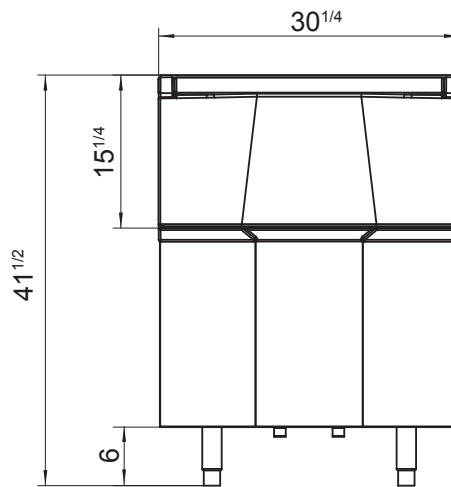

MODELS:
BYR0300 / BYR0400

22" & 30" Ice Storage Bin

Standard Features

- Bin holds up to 300 or 400 lb of ice
- Durable stainless steel exterior
- Food-grade plastic liner
- Insulated foam door, anti-condensation
- Damper hinge, anti-pinch design
- Ice scoop included
- Ice bins come standard with bin adapter

ATOSA USA, INC.

Toll Free: 855-855-0399 Email: info@atosausa.com

www.atosa.com | www.atosausa.com

California, Colorado, Florida, Georgia, Illinois,

New Jersey, Ohio, Texas, Washington

SPECIFICATIONS

Models	Type	Foaming Material	Storage Capacity (lb)	Leg (inch)	Exterior Dimensions (inch)	Net Weight (lb)
BYR0300	Ice bin	C5H10	300	6	22 ¹ / ₂ ×32 ¹ / ₄ ×41 ¹ / ₂	88
BYR0400	Ice bin	C5H10	400	6	30 ¹ / ₄ ×32 ¹ / ₄ ×41 ¹ / ₂	97

PLAN VIEW

BYR0300

BYR0400

SIDE VIEW