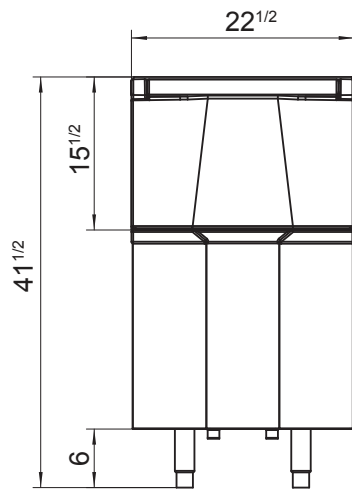

MODELS:
BYR0300 / BYR0400

22" & 30" Ice Storage Bin

Standard Features

- Bin holds up to 300 or 400 lb of ice
- Durable stainless steel exterior
- Food-grade plastic liner
- Insulated foam door, anti-condensation
- Damper hinge, anti-pinch design
- Ice scoop included
- Ice bins come standard with bin adapter

ATOSA USA, INC.

Toll Free: 855-855-0399 Email: info@atosausa.com

www.atosa.com | www.atosausa.com

California, Colorado, Florida, Georgia, Illinois,

New Jersey, Ohio, Texas, Washington

SPECIFICATIONS

Models	Type	Foaming Material	Storage Capacity (lb)	Leg (inch)	Exterior Dimensions (inch)	Net Weight (lb)
BYR0300	Ice bin	C5H10	300	6	22 ¹ / ₂ ×32 ¹ / ₄ ×41 ¹ / ₂	88
BYR0400	Ice bin	C5H10	400	6	30 ¹ / ₄ ×32 ¹ / ₄ ×41 ¹ / ₂	97

PLAN VIEW

BYR0300

BYR0400

SIDE VIEW